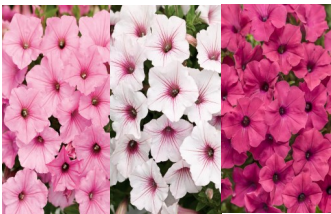

Above and Beyond

Supertunia Vista Bubblegum
Supertunia Vista Silverberry
Supertunia Vista Fuchsia