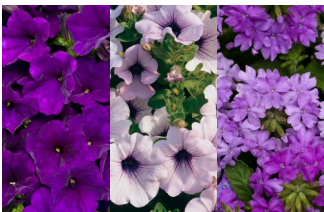

Lively in Lavender

Supertunia Royal Velvet
Supertunia Mini Vein
Superbena Large Lilac Blue