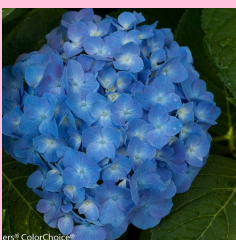

Compact reblooming, mophead flowers

Salt Tolerant

Big Easy- pink flowers in alkaline soil turn deep blue in acidic soil. Flowers age to green.

Blue Jangles-pink flowers -alkaline soil turn blue in acidic soil

Uses: landscape, shrub borders, containers

Let's Dance Big Easy

Let's Dance Blue Jangles

Let's Dance Blue Jangles

Offered in 1 Gallon Proven Winners Pots